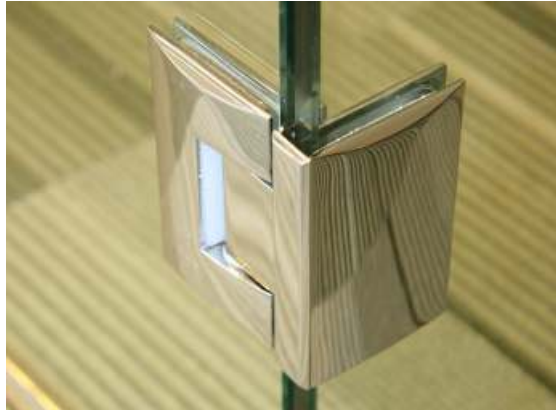

Stylish Hardware